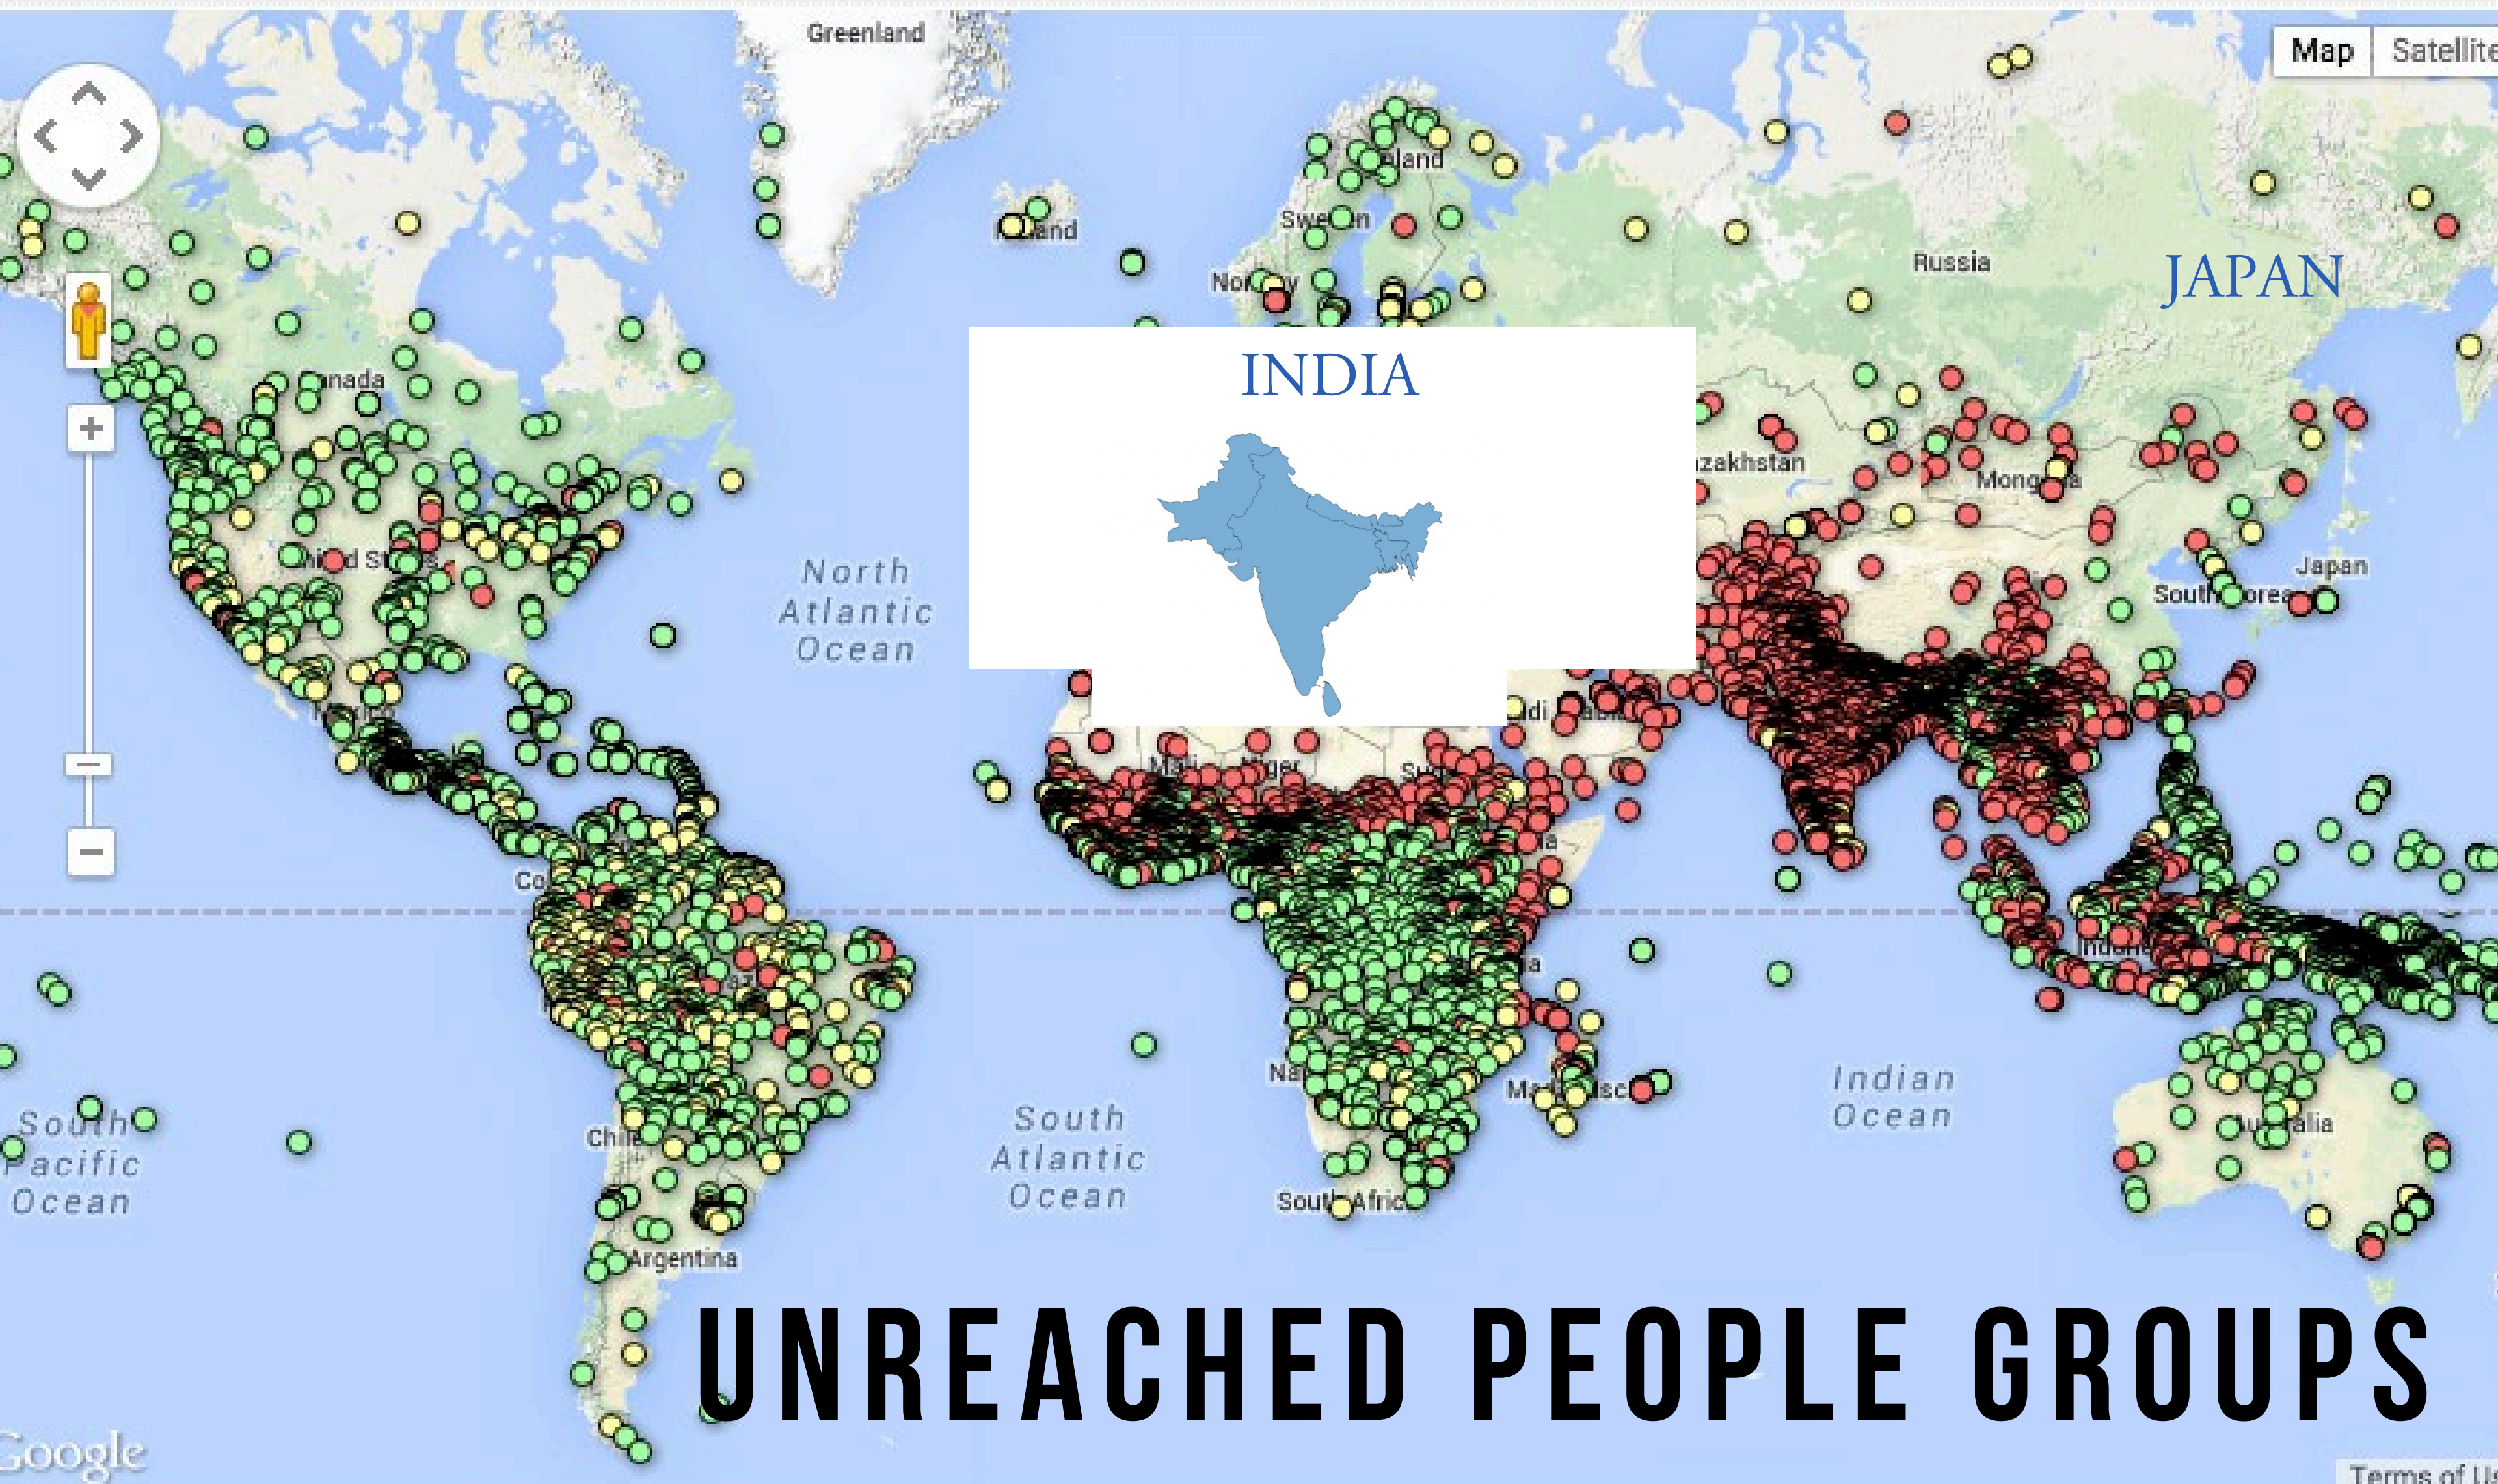

Effective

Strategic

Efficient

CURRENT WORLD LEADERS

Ashraf Ghani - Afghanistan
President 2014-Present

Carlos Alvarado Quesada- Costa Rica
President 2018-Present

Arthur Peter Mutharika - Malawi
President 2014-Present

UNREACHED PEOPLE GROUPS

UNREACHED PEOPLE GROUPS

Khati (Hindu traditions) in India
Population: 1,656,000
Rajasthan
Main Language: Hindi
Main Religion: Hinduism
Status: Unreached
Evangelicals: 0.00%
Chr Adherents: 0.00%
Scripture: Complete Bible

Building the Global Kingdom Together!

CURRENT TRENDS THAT MAKE ISM STRATEGIC

5. The five largest states with the largest non-Christian populations are:

- Uttar Pradesh, India
- Maharashtra, India
- Punjab, Pakistan
 - Bihar, India
- Guangdong, China