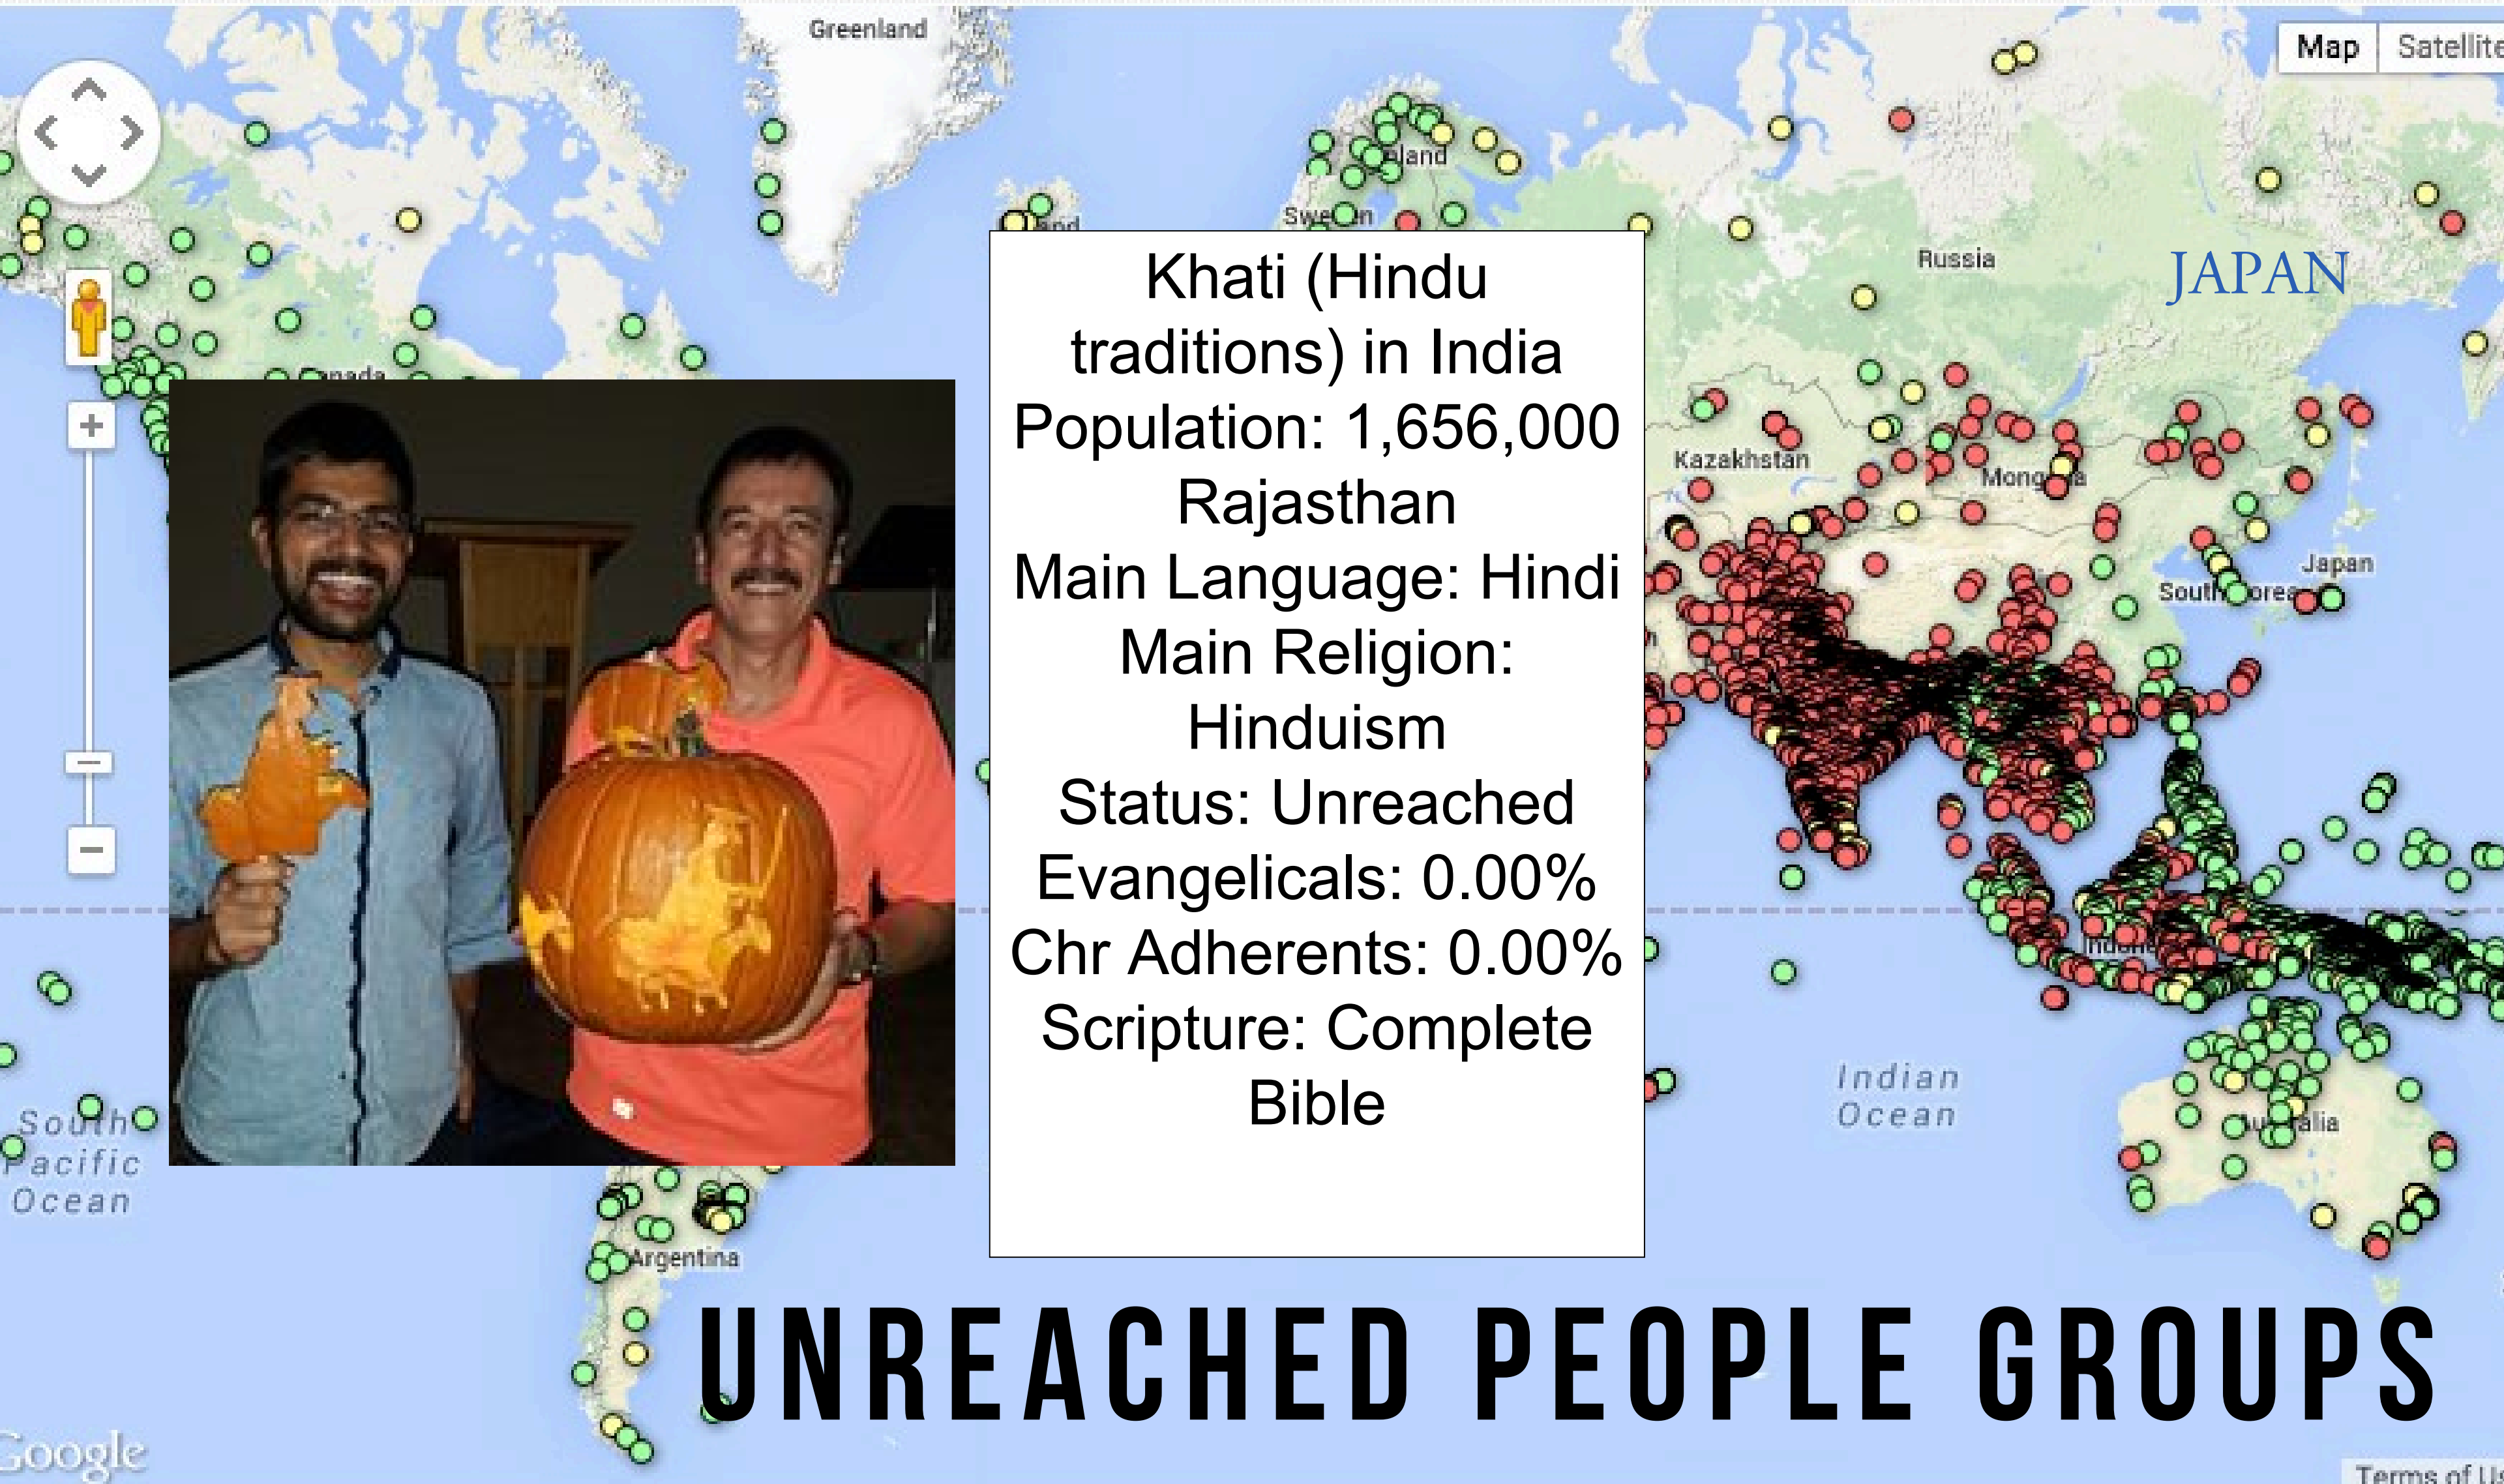

Effective

Strategic

Efficient

CURRENT WORLD LEADERS

Ashraf Ghani - Afghanistan
President 2014-Present

Carlos Alvarado Quesada- Costa Rica
President 2018-Present

Arthur Peter Mutharika - Malawi
President 2014-Present

UNREACHED PEOPLE GROUPS

UNREACHED PEOPLE GROUPS

Khati (Hindu traditions) in India
Population: 1,656,000
Rajasthan
Main Language: Hindi
Main Religion: Hinduism
Status: Unreached
Evangelicals: 0.00%
Chr Adherents: 0.00%
Scripture: Complete Bible