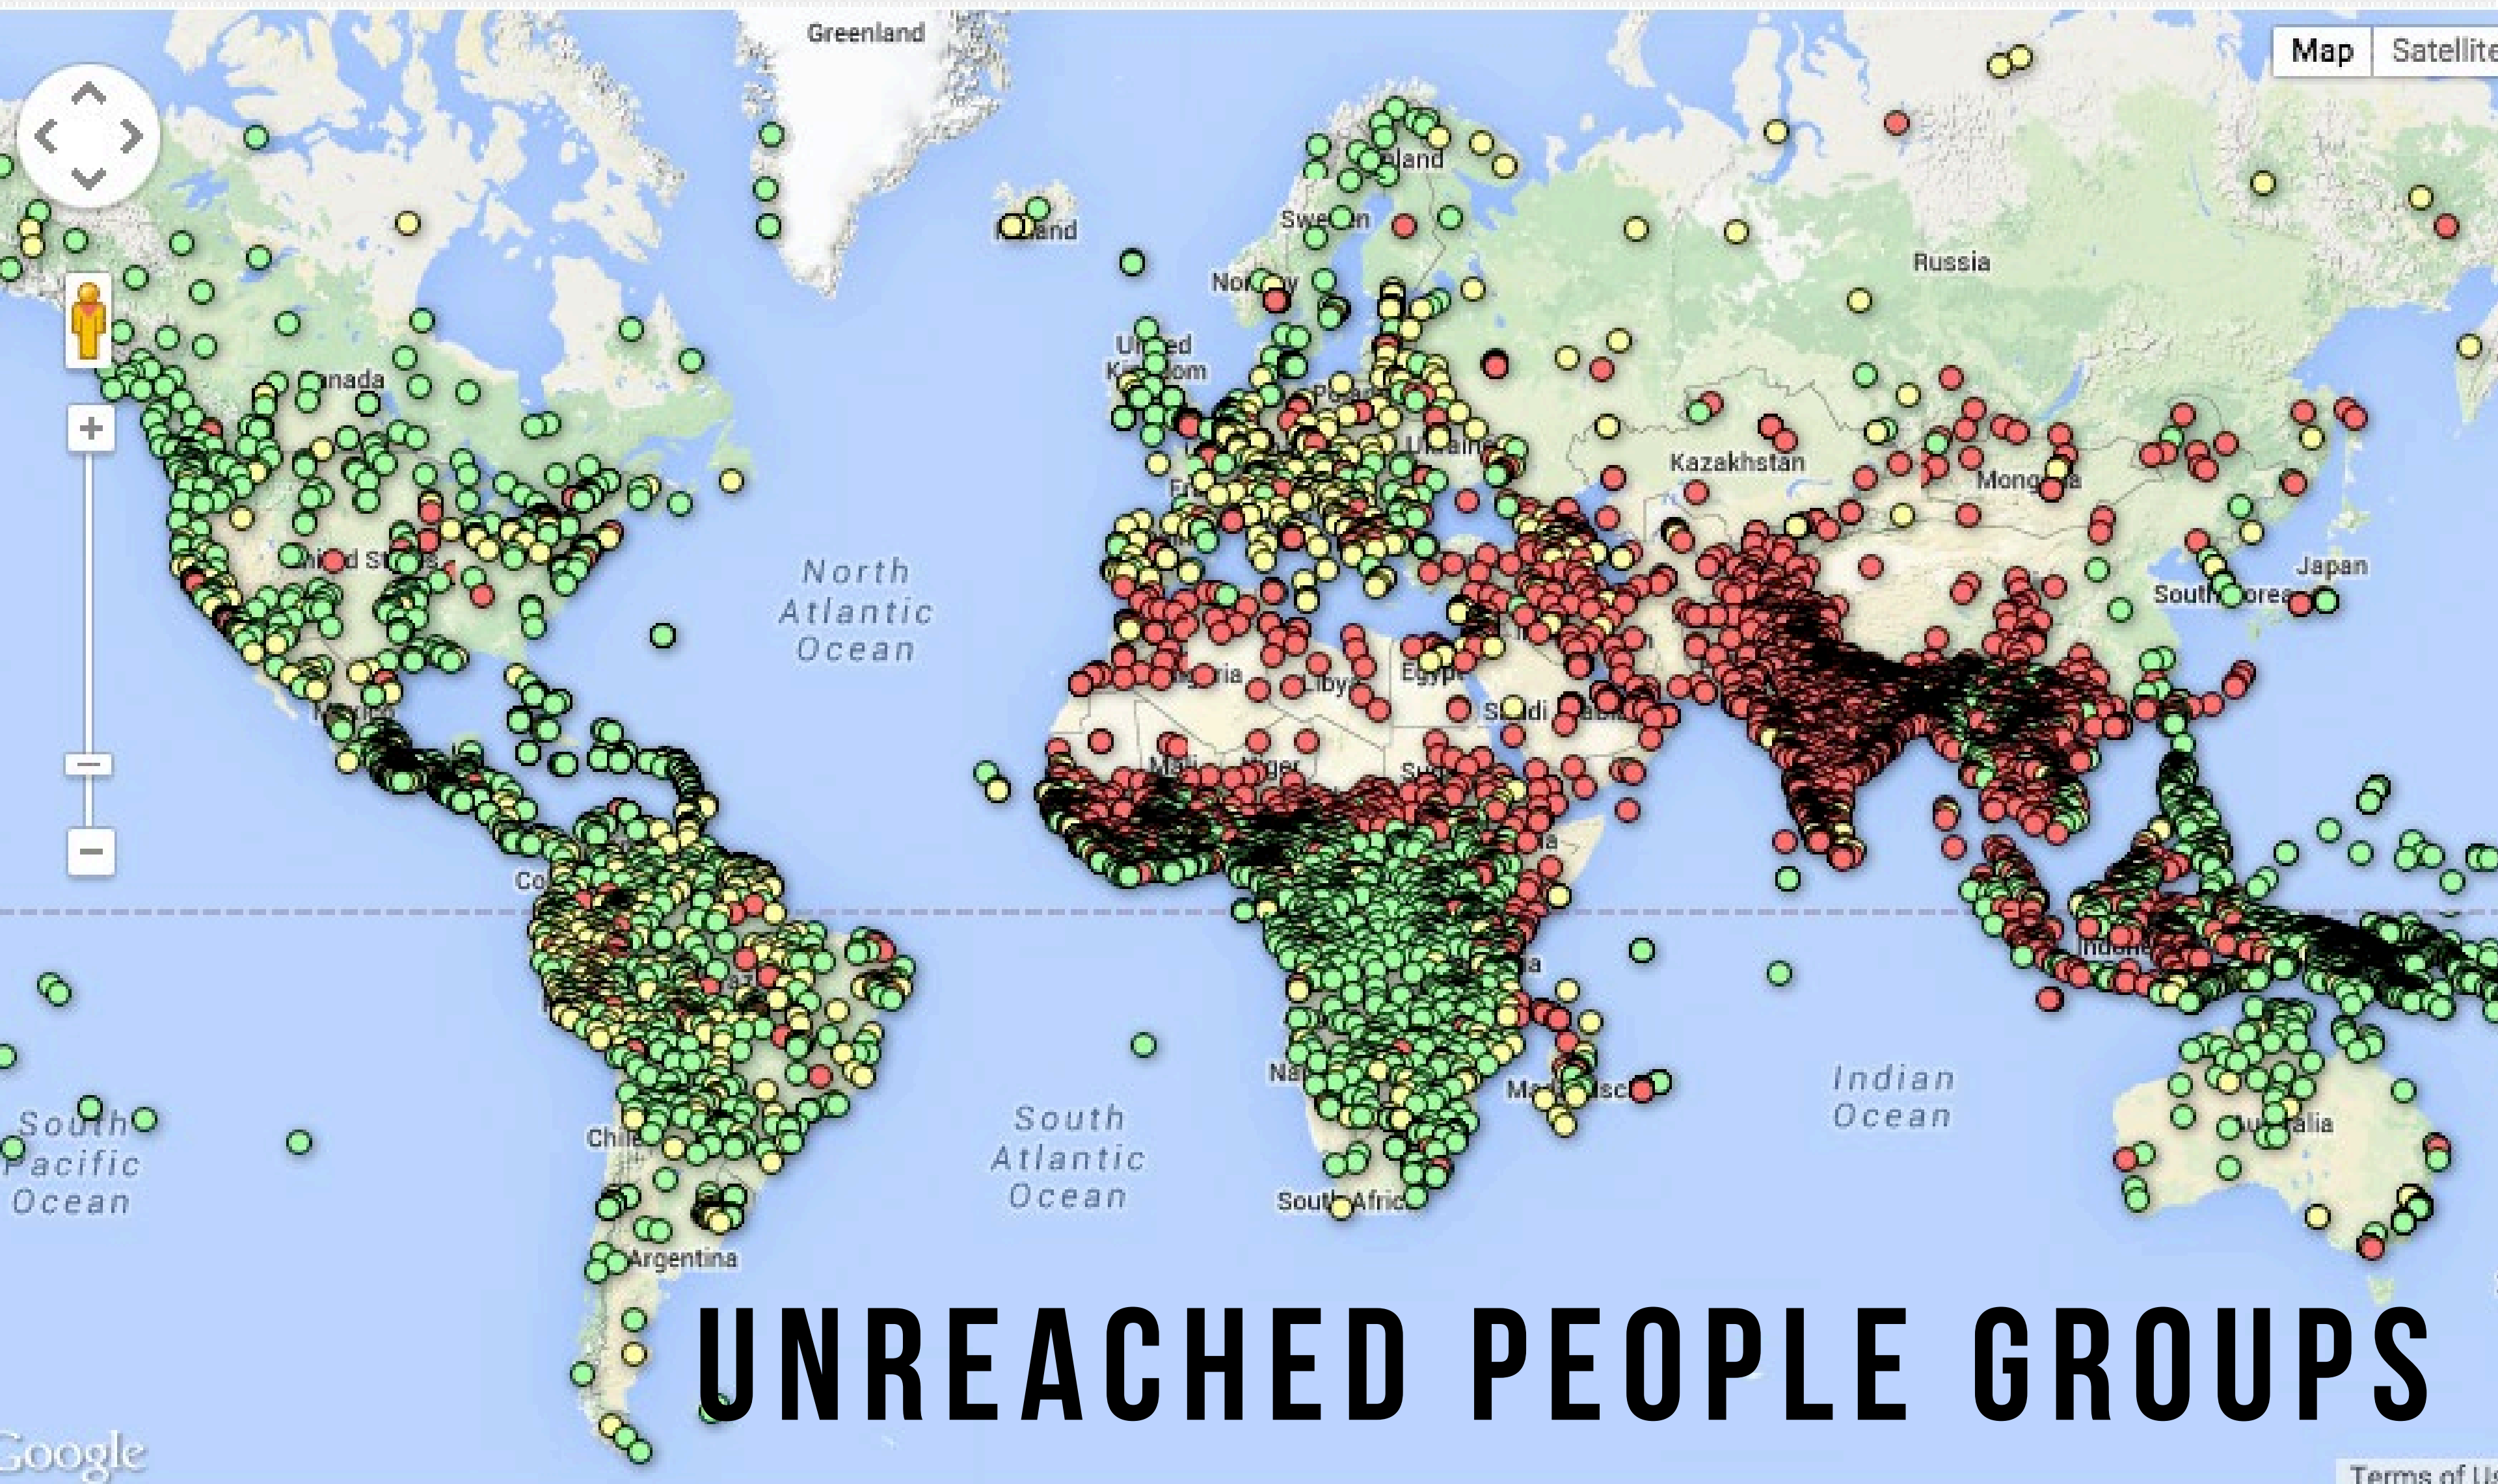

Effective

Strategic

Efficient

CURRENT WORLD LEADERS

Ashraf Ghani - Afghanistan
President 2014-Present

Carlos Alvarado Quesada- Costa Rica
President 2018-Present

Arthur Peter Mutharika - Malawi
President 2014-Present

UNREACHED PEOPLE GROUPS

UNREACHED PEOPLE GROUPS

Khati (Hindu traditions) in India
Population: 1,656,000
Rajasthan
Main Language: Hindi
Main Religion: Hinduism
Status: Unreached
Evangelicals: 0.00%
Chr Adherents: 0.00%
Scripture: Complete Bible