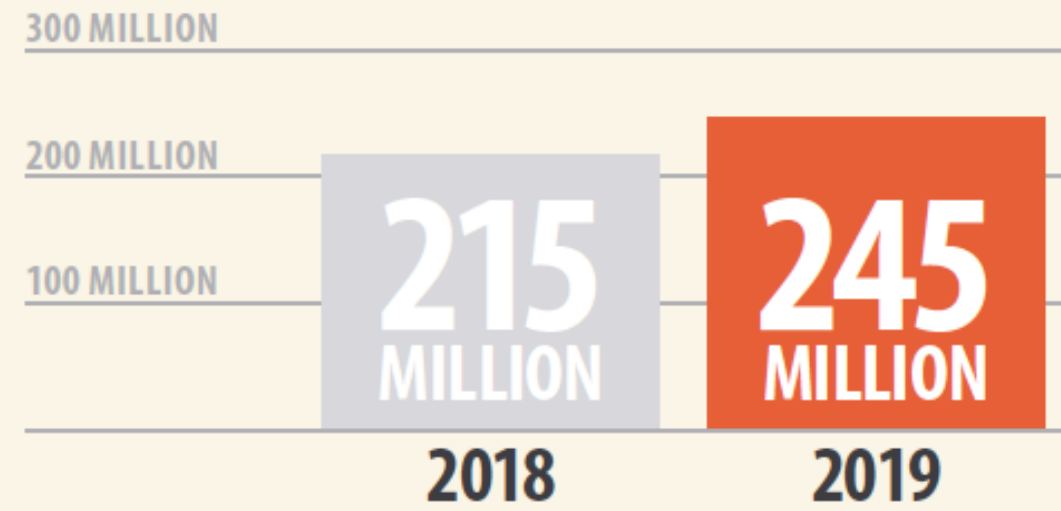

UNREACHED PEOPLE GROUPS

UNREACHED PEOPLE GROUPS

Khati (Hindu traditions) in India
Population: 1,656,000
Rajasthan
Main Language: Hindi
Main Religion: Hinduism
Status: Unreached
Evangelicals: 0.00%
Chr Adherents: 0.00%
Scripture: Complete Bible

UNREACHED PEOPLE GROUPS

CURRENT TRENDS THAT MAKE ISM STRATEGIC

1. Growth in Nationalism.

Building the Global Kingdom Together!

CURRENT TRENDS THAT MAKE ISM STRATEGIC

2. The increase in persecution against Christians worldwide.

Building the Global Kingdom Together!

PERSECUTION BY THE NUMBERS

≈14%

The rise in the number of Christians in the top 50 countries on the World Watch List who experience high levels of persecution.

1 in 9 Christians experience high levels of persecution worldwide.