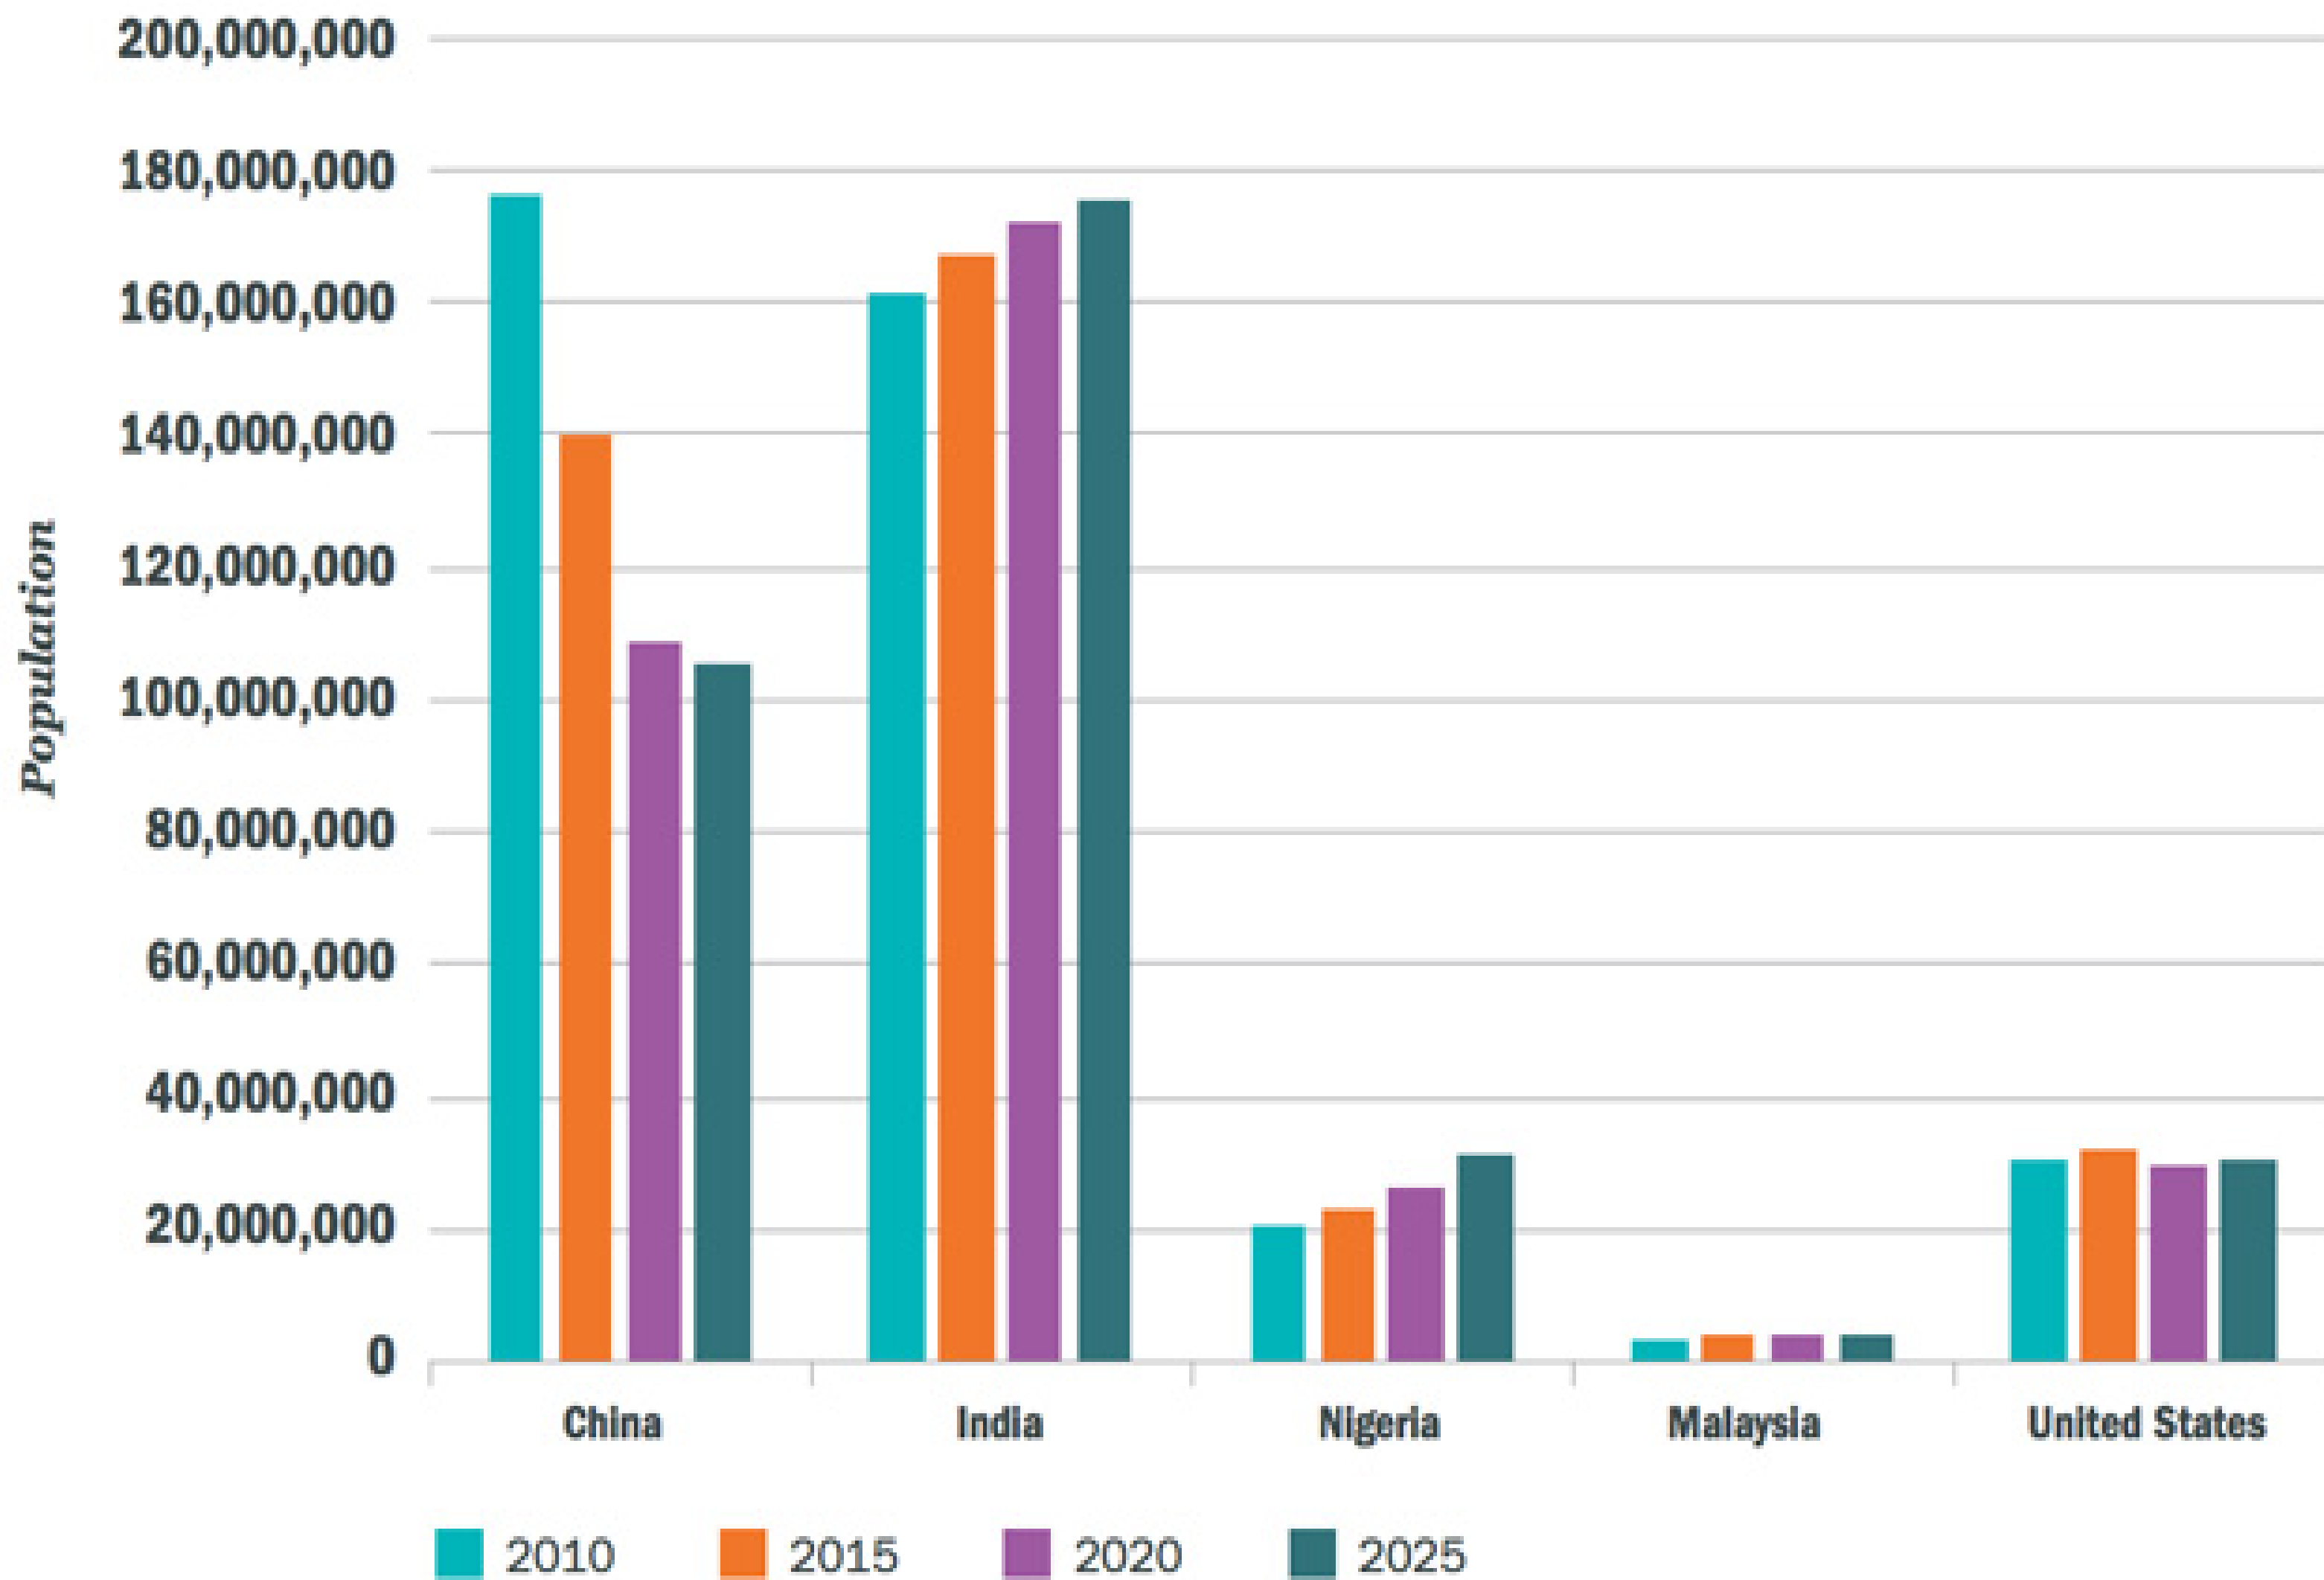

During the World Watch List 2019 reporting period, in the top 50 countries:

4,136

Christians were killed for faith-related reasons. On average, that's 11 Christians killed every day for their faith.

2,625

- rapid and exponential rise in divorce rates in China (300% rise in 20 years, 39% rate in Beijing).
- The global divorce rate has increased 251.8 % since 1960.

CURRENT TRENDS THAT MAKE ISM STRATEGIC

4. The numbers of Chinese students will remain constant or decline while the growth of the number of Indian students will increase.

Building the Global Kingdom Together!

CURRENT TRENDS THAT MAKE ISM STRATEGIC

5. The five largest states with the largest non-Christian populations are:

- Uttar Pradesh, India
- Maharashtra, India
- Punjab, Pakistan
 - Bihar, India
- Guangdong, China